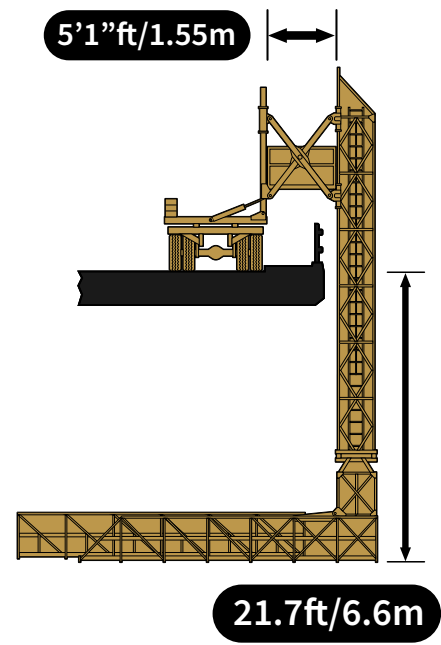

HYDRA PLATFORM 35

MEDIUM SCALE UBIT

TOWER SEPARATION SYSTEM
1000LB WORKING PLATFORM MAXIMUM CAPACITY
180° PLATFORM ROTATION
VERTICAL REACH OF 18 FEET

MAXIMUM HORIZONTAL REACH

MAXIMUM VERTICAL REACH

MAX HORIZONTAL REACH: 31.8 ft / 9.7 m
VERTICAL FROM SURFACE: 21.7 ft / 7.6 m
VERTICAL REACH FROM 42" HANDRAIL: 25 ft / 6.6 m

TRAVELLING DIMENSIONS: 32 x 8.3 x 10.5 ft / 9.8 x 2.4 x 3.1 m
PLATFORM INTERIOR WIDTH: 3 ft 1 in / 91.5 cm
PLATFORM CAPACITY: 1000 lbs / 455 kg