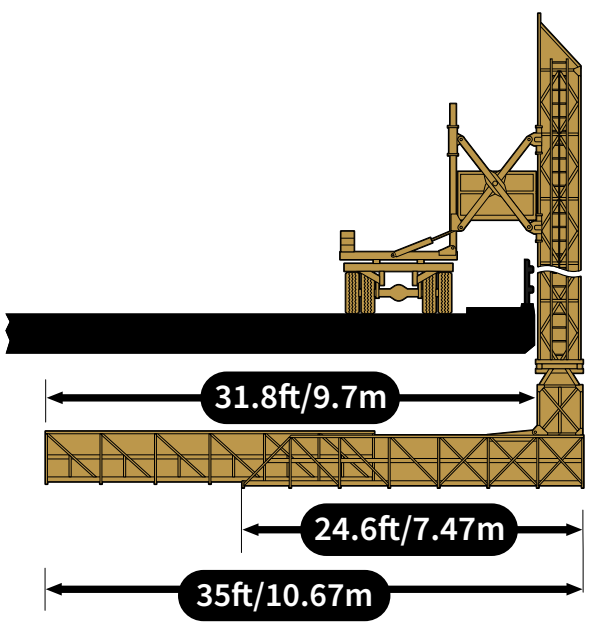

HYDRA PLATFORM 35

MEDIUM SCALE UBIT

TOWER SEPARATION SYSTEM
1000LB WORKING PLATFORM MAXIMUM CAPACITY
180° PLATFORM ROTATION
VERTICAL REACH OF 18 FEET

MAXIMUM HORIZONTAL REACH

MAXIMUM VERTICAL REACH

MAX HORIZONTAL REACH: 31.8 ft / 9.7 m
VERTICAL FROM SURFACE: 21.7 ft / 7.6 m
VERTICAL REACH FROM 42" HANDRAIL: 25 ft / 6.6 m

TRAVELLING DIMENSIONS: 32 x 8.3 x 10.5 ft / 9.8 x 2.4 x 3.1 m
PLATFORM INTERIOR WIDTH: 3 ft 1 in / 91.5 cm
PLATFORM CAPACITY: 1000 lbs / 455 kg